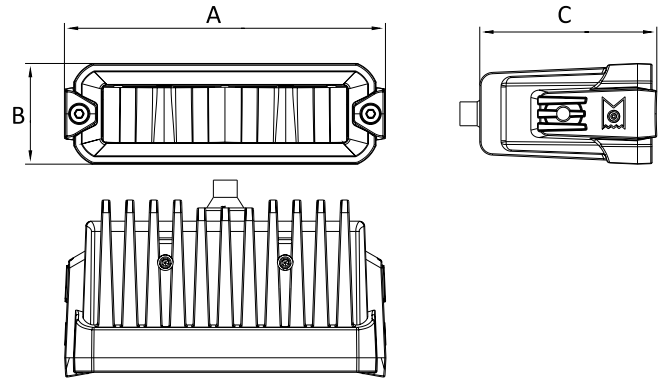

SPECIFICATIONS:

- Light Output: 2,000 Lumens (Per light)
- Power: 20W @ 13.6V DC White;
20W @ 13.6V DC Selected Yellow;
20W @ 13.6V DC White & Yellow
- Current: 1.5A @ 13.6V DC
- Voltage: 9-36V DC
- Dimension: 4-³/₄" x 2-¹/₂" x 1-¹/₂"
- Beam Pattern: Auxiliary Driving Beam

A: 4-³/₄" B: 1-¹/₂" C: 2-¹/₂"

INCLUDED

- 2 X LED Light Bars
- 2 X Side Mount Brackets
- 2 X DT Pigtail Connector
- Mounting Hardware

INSTALLATION

1	2	3	4
5	6	7	8

Side Mounts

Figure 1

Note:

The Xtreme Bar Pro #6403D is one of the light modules in the Concept Grille product line. A vehicle-specific mounting bracket is required to integrate these light modules into the factory grille. Please refer to the installation manual of the mounting brackets for detailed instructions: www.arc.lighting/CG-install

Figure 2

(Harness SKU #84043 sold separately)

- The white light switch. Press less than 1 second to turn the white light on or off. Press and hold to turn off the white light.
- The yellow light switch. Press less than 1 second to turn the white light on or off. Press and hold to turn off the yellow light.
- The yellow strobe light switch. Press less than 1 second to turn the strobe light on, and press it again to switch to the next mode. Press and hold to turn off the strobe light. The sequence of modes is as follows: