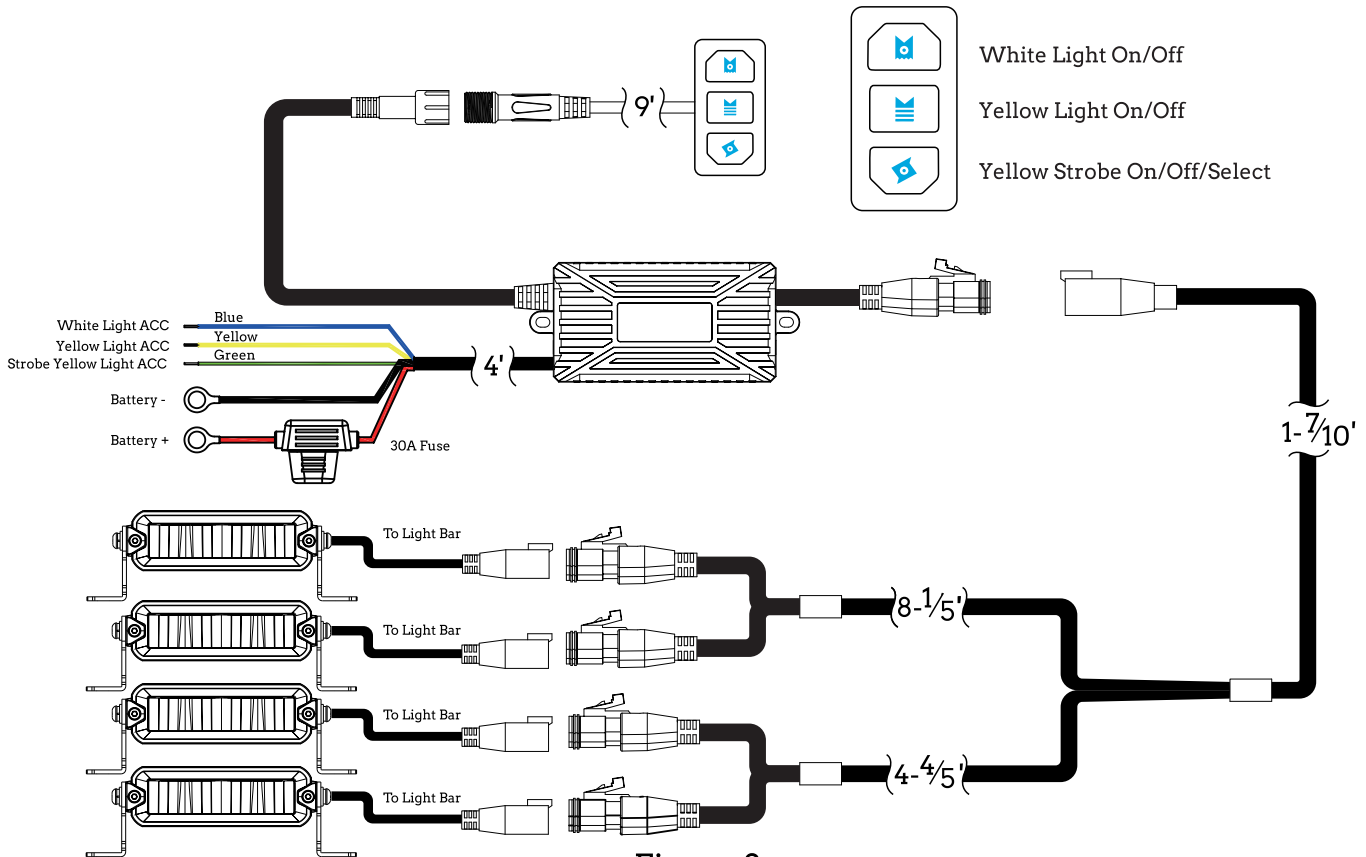

SPECIFICATIONS:

- Light Output: 2,000 Lumens (Per light)
- Power: 20W @ 13.6V DC White;
20W @ 13.6V DC Selected Yellow;
20W @ 13.6V DC White & Yellow
- Current: 1.5A @ 13.6V DC
- Voltage: 9-36V DC
- Dimension: 4-³/₄" x 2-¹/₂" x 1-¹/₂"
- Beam Pattern: Auxiliary Driving Beam

A: 4-³/₄" B: 1-¹/₂" C: 2-¹/₂"

INCLUDED

- 2 X LED Light Bars
- 2 X Side Mount Brackets
- 2 X DT Pigtail Connector
- Mounting Hardware

INSTALLATION

1	2	3	4
5	6	7	8

Side Mounts

Figure 1

Note:

The Xtreme Bar Pro #6403D is one of the light modules in the Concept Grille product line. A vehicle-specific mounting bracket is required to integrate these light modules into the factory grille. Please refer to the installation manual of the mounting brackets for detailed instructions: www.arc.lighting/CG-install

Figure 2

(Harness SKU #84043 sold separately)

- The white light switch. Press less than 1 second to turn the white light on or off. Press and hold to turn off the white light.
- The yellow light switch. Press less than 1 second to turn the white light on or off. Press and hold to turn off the yellow light.
- The yellow strobe light switch. Press less than 1 second to turn the strobe light on, and press it again to switch to the next mode. Press and hold to turn off the strobe light. The sequence of modes is as follows: