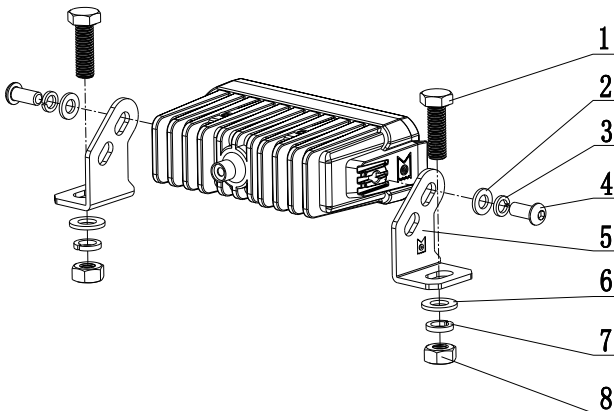

SPECIFICATIONS:

- Light Output: 2,000 Lumens (Per light)
- Power: 20W @ 13.6V DC White;
20W @ 13.6V DC Selected Yellow;
20W @ 13.6V DC White & Yellow
- Current: 1.5A @ 13.6V DC
- Voltage: 9-36V DC
- Dimension: 4-³/₄" x 2-¹/₂" x 1-¹/₂"
- Beam Pattern: Auxiliary Driving Beam

A: 4-³/₄" B: 1-¹/₂" C: 2-¹/₂"

INCLUDED

- 2 X LED Light Bars
- 2 X Side Mount Brackets
- 2 X DT Pigtail Connector
- Mounting Hardware

INSTALLATION

1	2	3	4
5	6	7	8

Side Mounts

Figure 1

Note:

The Xtreme Bar Pro #6403D is one of the light modules in the Concept Grille product line. A vehicle-specific mounting bracket is required to integrate these light modules into the factory grille. Please refer to the installation manual of the mounting brackets for detailed instructions: www.arc.lighting/CG-install

Figure 2

(Harness SKU #84043 sold separately)

- The white light switch. Press less than 1 second to turn the white light on or off. Press and hold to turn off the white light.
- The yellow light switch. Press less than 1 second to turn the white light on or off. Press and hold to turn off the yellow light.
- The yellow strobe light switch. Press less than 1 second to turn the strobe light on, and press it again to switch to the next mode. Press and hold to turn off the strobe light. The sequence of modes is as follows: